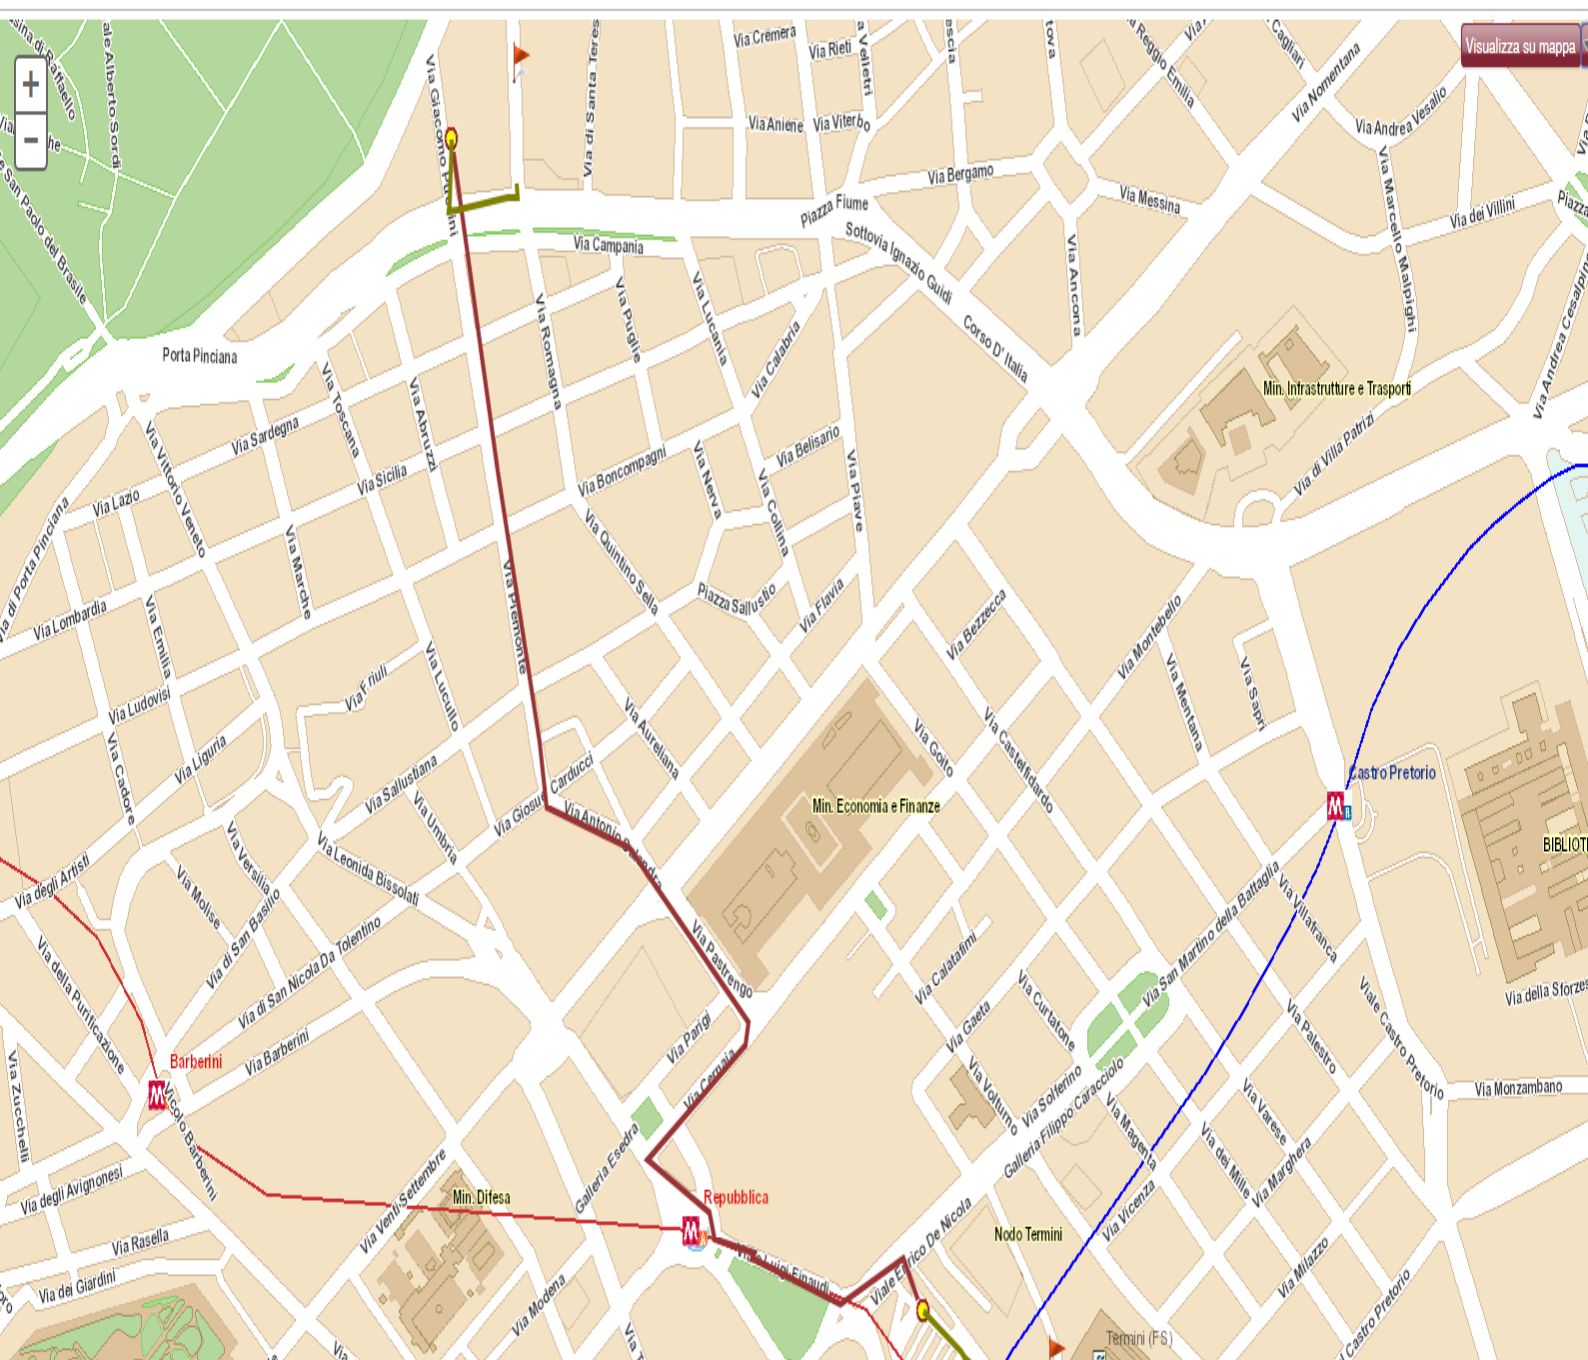

How to reach CREA-PB, Via Po 14, Rome

From Ciampino Airport

Reach the Bus Departure Area outside the Airport and take the shuttle to Termini Railway Station of Rome.

From Fiumicino Airport

Reach the Airport Railway Station and take the train Leonardo Express to Termini Railway Station of Rome.

From Termini Railway Station take the Bus N. 910 (4 stops, get off at Puccini stop), CREA-PB Via Po 14 is 150 mts from the Bus stop.