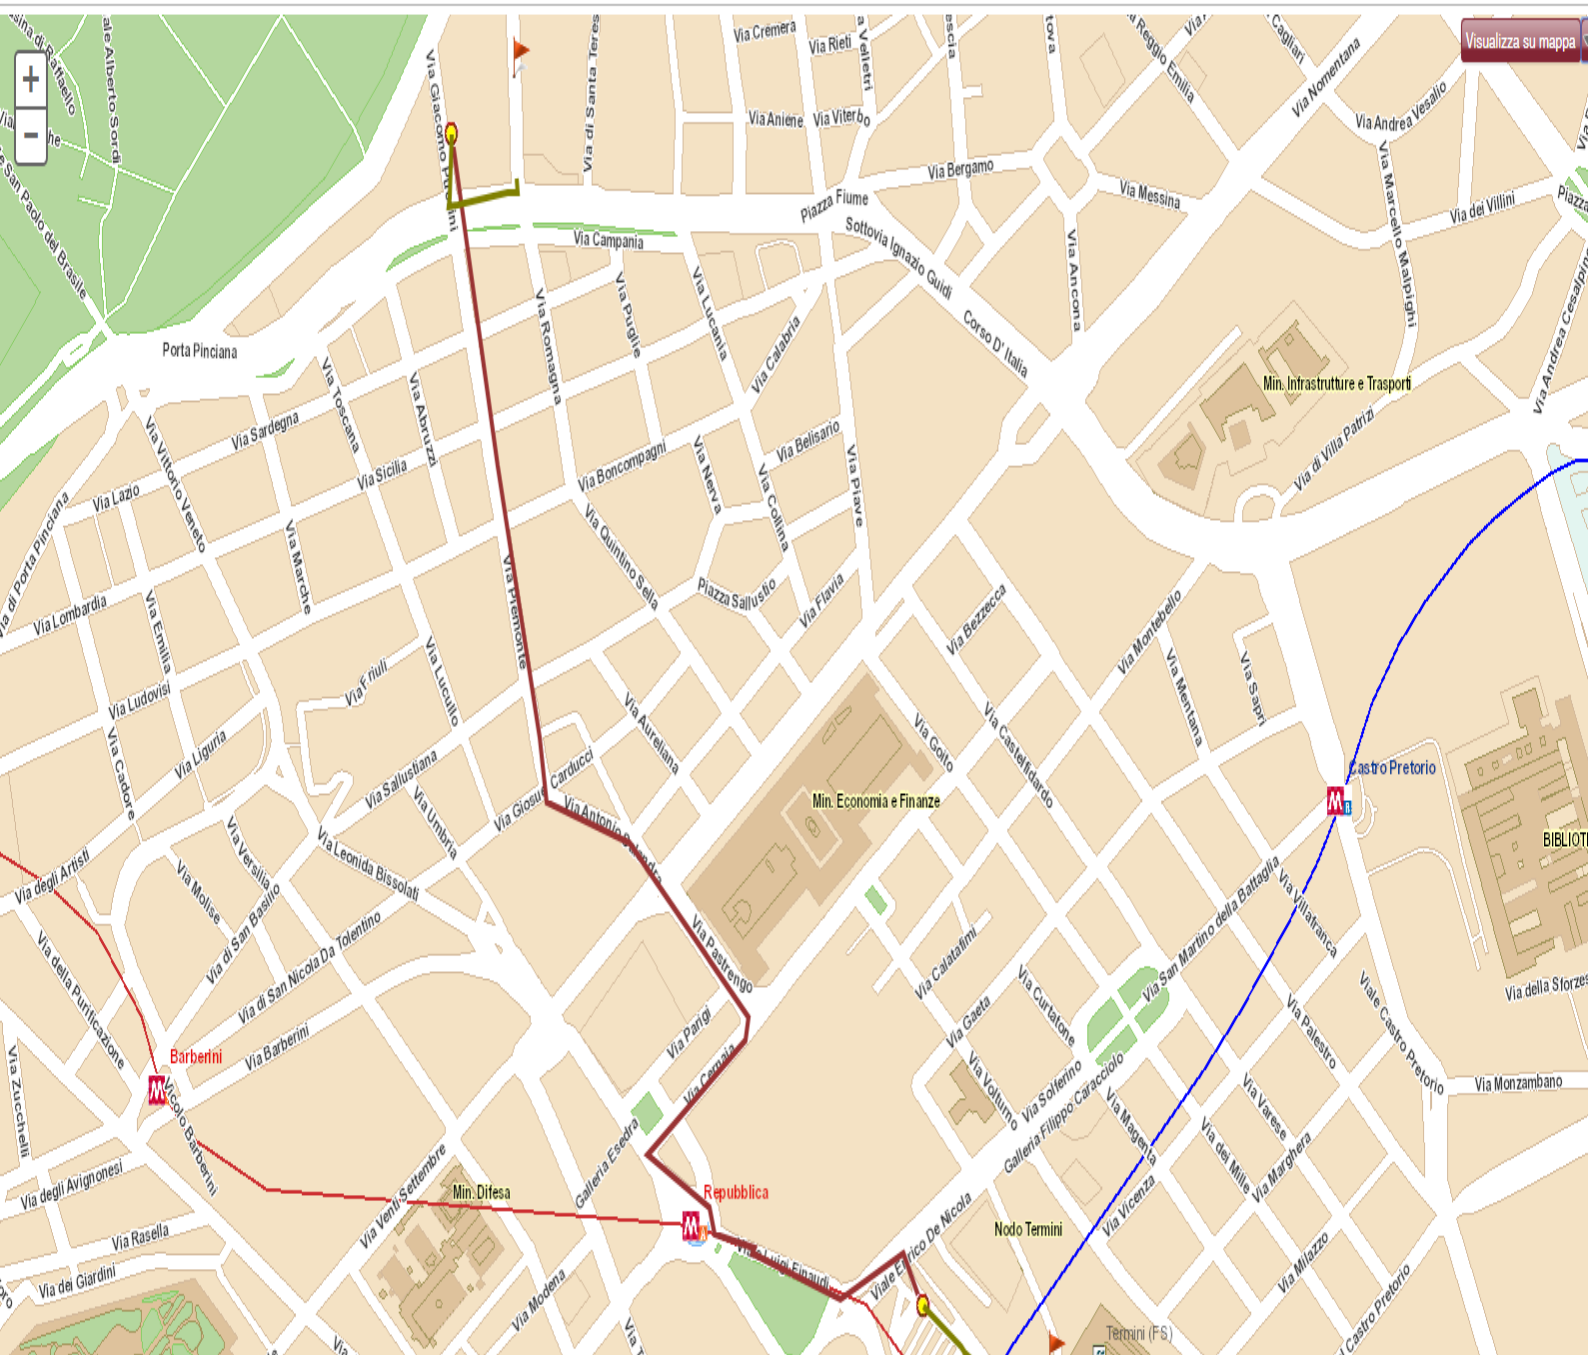

How to reach CREA-PB, Via Po 14, Rome

From Ciampino Airport

Reach the Bus Departure Area outside the Airport and take the shuttle to Termini Railway Station of Rome.

From Fiumicino Airport

Reach the Airport Railway Station and take the train Leonardo Express to Termini Railway Station of Rome.

From Termini Railway Station take the Bus N. 910 (4 stops, get off at Puccini stop), CREA-PB Via Po 14 is 150 mts from the Bus stop.